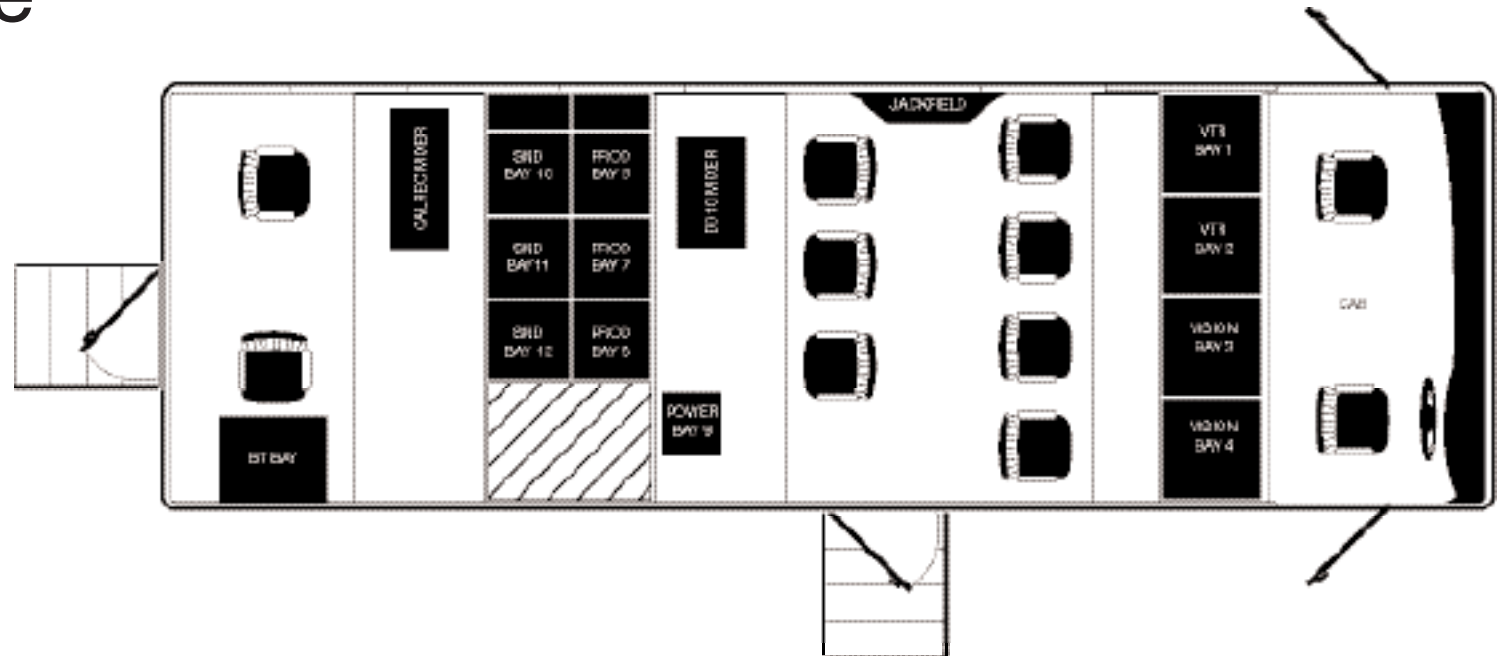

unit thirty three

COMPONENT PRODUCTION TRUCK

PRODUCTION

- 2 x 14" Ikegami colour monitors and 18 x 10" JVC Colour Monitors
- DD10 digital vision mixer with 16 inputs
1 downstream key
- Seating for 4 people

VISION/VTR

- Quartz 32 x 32 digital router
- Up to 8 cameras (Sony BVP 950s, Radiocam and Supermotion available)
- Aston available
- Sony DME available
- Digital and analogue off-air and satellite receiver
- Up to 4 Sony Digibeta VTR and 1 x 6-Channel EVS
- Button per source router panel for each VTR
- Seating for 2 Vision and 2 VTR operators

SOUND/UPLINK

- Calrec audio mixing desk with 16 mono, 4 stereo channels and 4 mono groups and 2 stereo outputs
- 2 stereo Limiter/Compressors
- CD and Mini disk available
- 24 x 24 Telex talkback system
- Talkback panels for production, VTR, vision and sounds
- 2 x radio talkback channels
- RTS 2 wire system
- Seating for two operators
- Full SNG uplink or fibre facilities