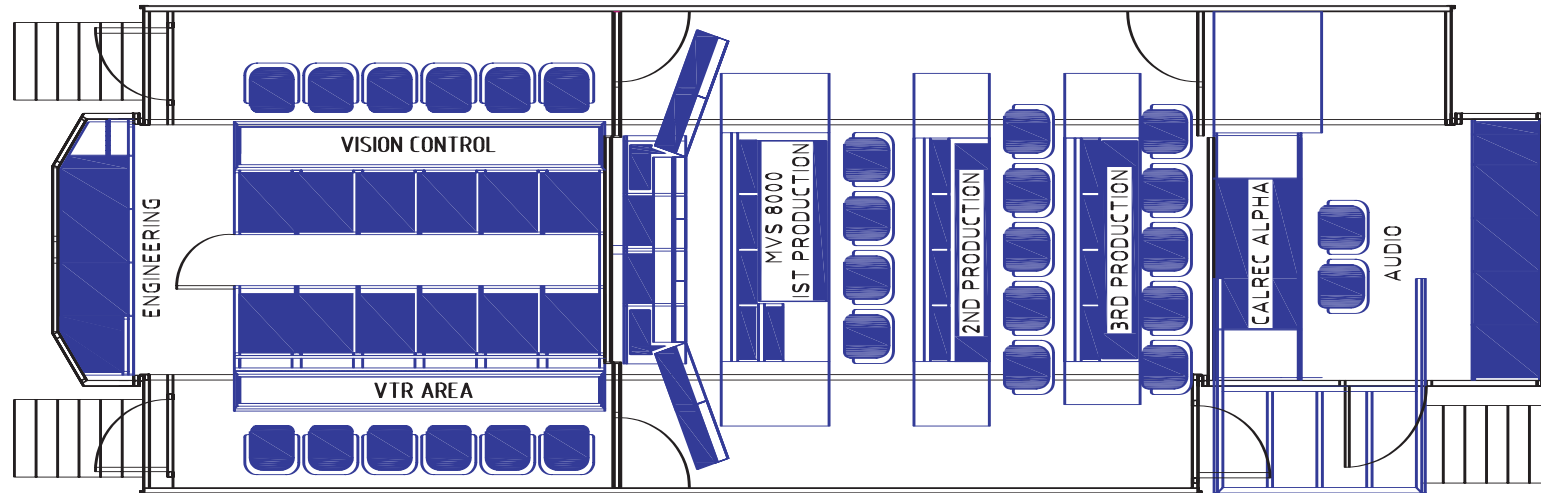

unit eight

HIGH DEFINITION PRODUCTION TRUCK

VISION

- Vision control with 6 Sony HD grade 1 monitors
- Probel 512 x 512 multi format video router
- 20 HD/SDI external remote source inputs
- 8 HD Down converters
- 8 Cross converters
- 6 Synchronisers
- 4 SDI Aspect ratio converters
- 4 HD Hex splits

CAMERAS

- 24 Sony HDC 1500 HD cameras
- A full range of Canon lenses

VTR

- Up to 16 recorders inc. 4x 6 Channel HD EVS
- Seating for 5 operators plus VTR co-ord position

VEHICLE

- Full multi format High Definition OB vehicle
- ASGB custom built double expanding trailer
- Length 13.5m Height 4m
- Width closed 2.5m open 4.5m
- 3 phase 125 amp power input
- 90kw air-conditioning
- Capacity 30 personnel

PRODUCTION

- Production area with double expanding sides
- 30x 23" Vutrix LCD HD quad split monitors giving a total of 120 screens with built in UMDs
- 3x 23" Native Resolution Vutrix LCD HD screens
- Sony MVS 8000 4 ME Vision Mixer with 80 inputs, 48 outputs and built in DME
- Seating for 17 people